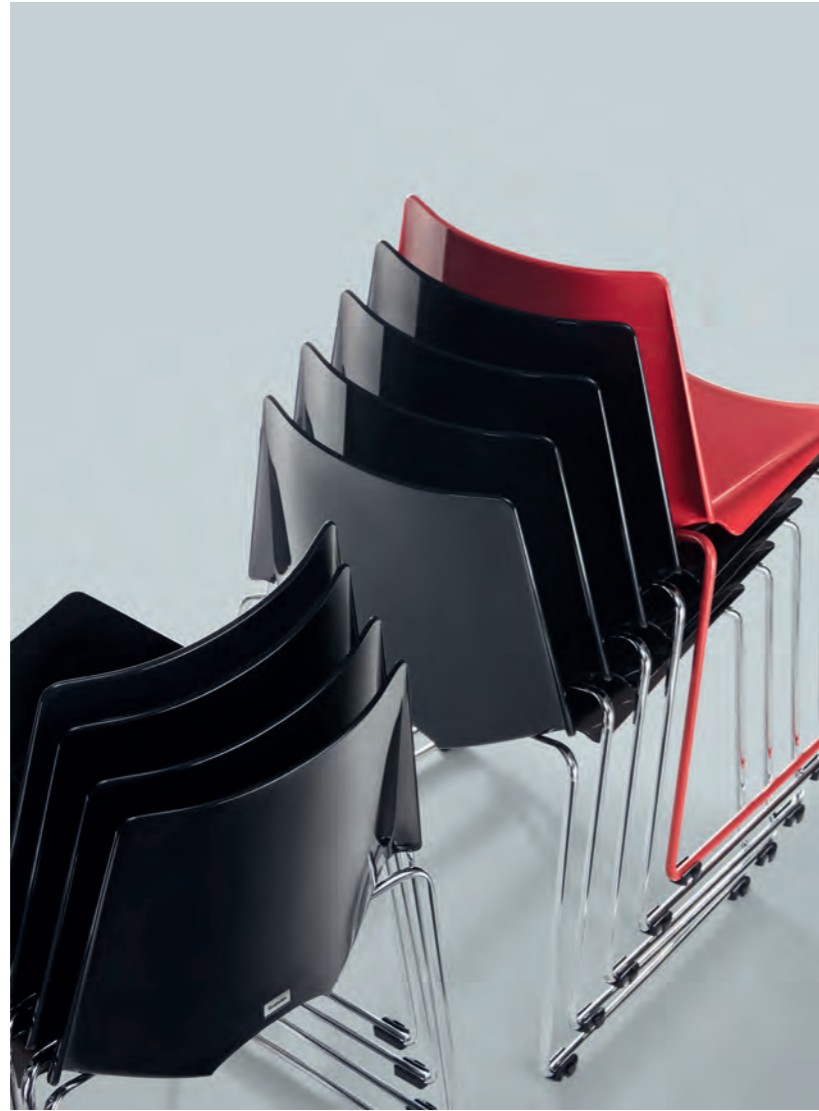

开口设计 提拿便捷

坐深半弧开口设计，
如泉眼，提升灵动感，
是提拿抓手，也可透气。
单手较量，空间随意切换。

Open a Window, Get a Handle

The arch-shaped hole in the back
is the month of the spring of dynamism.
It's a handle as well as a ventilation opening.
With that, you can manipulate the space with
one bare hand.