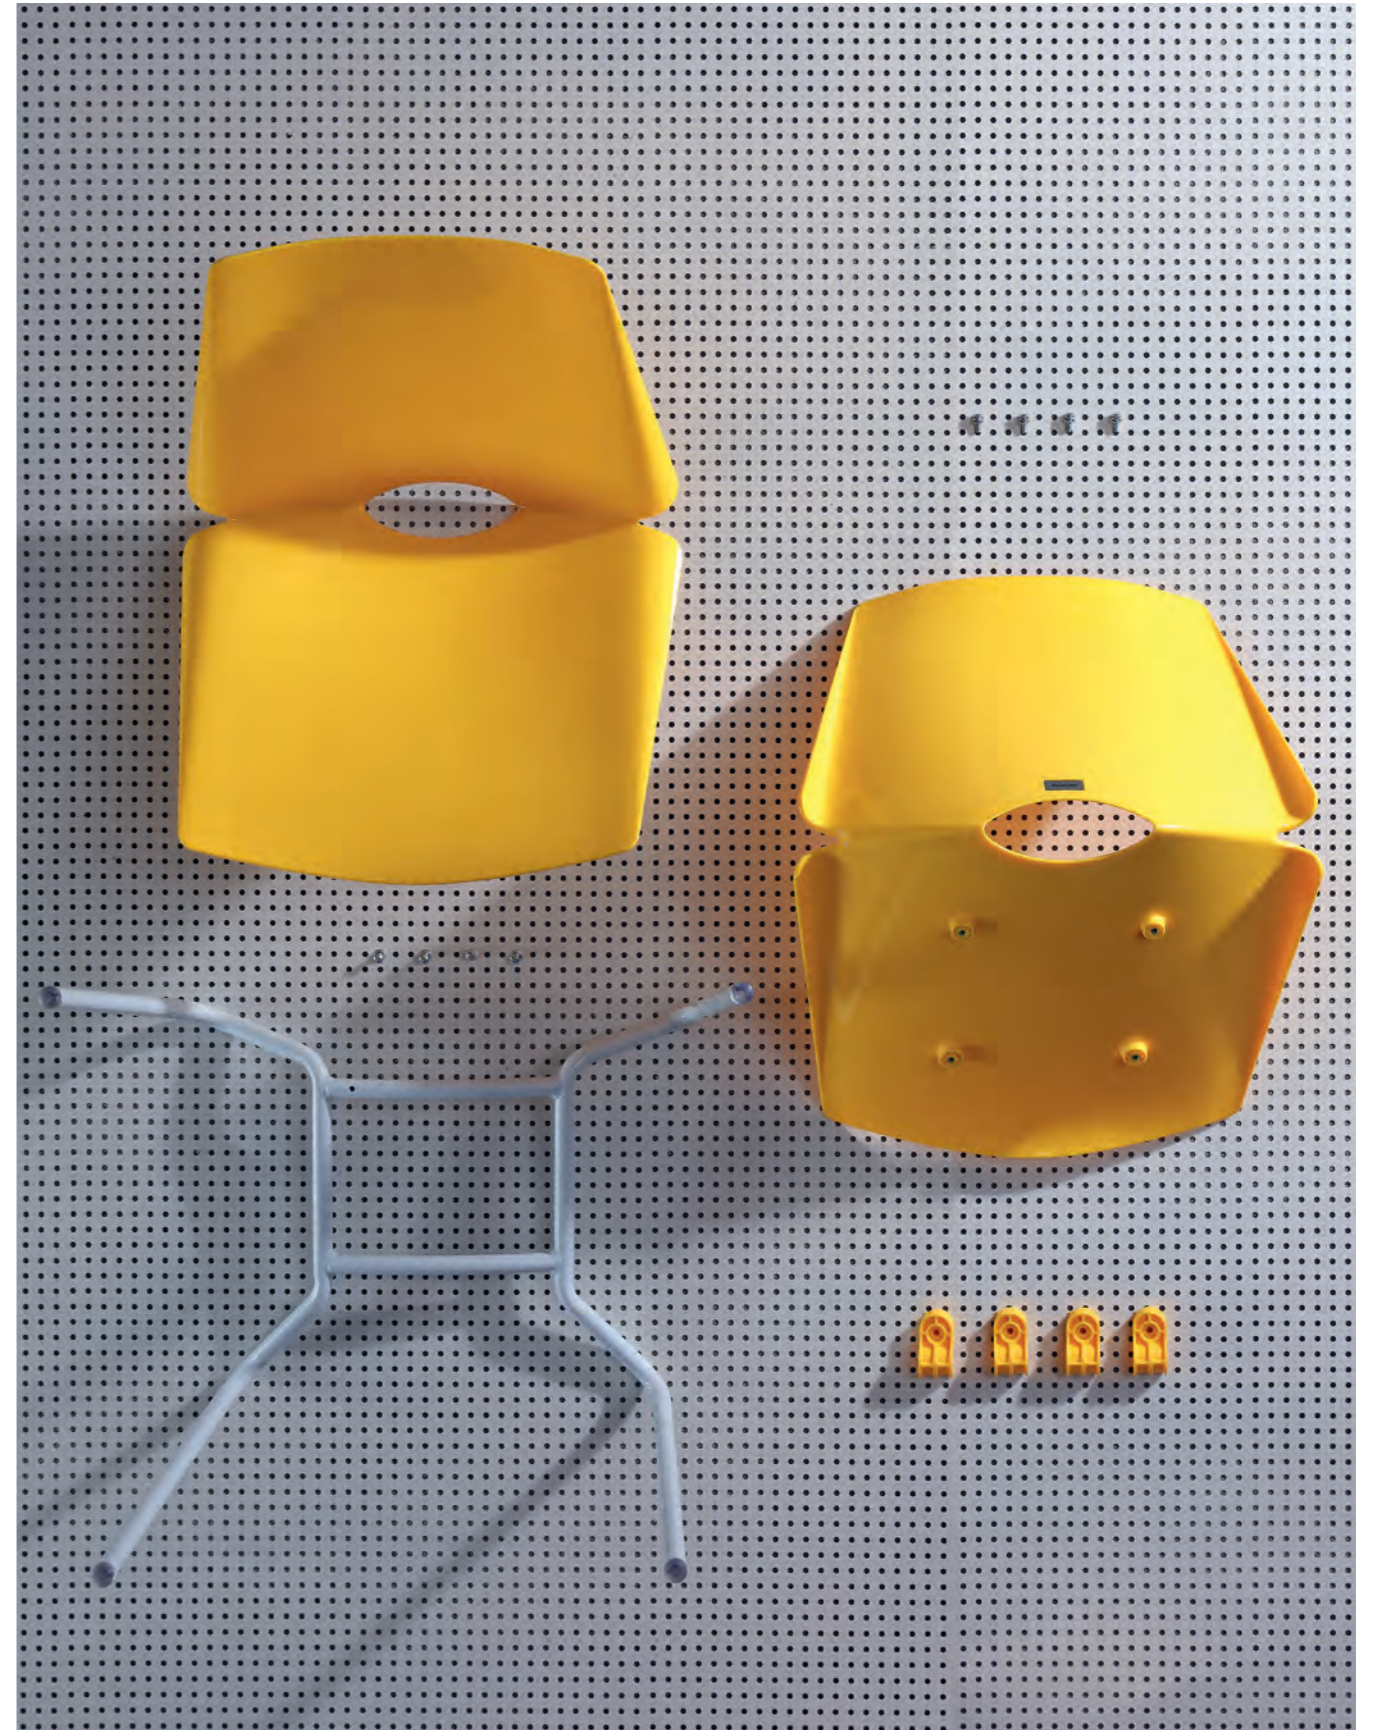

时尚色彩 潮流先锋

记得给办公生活加点彩，
红、黑、黄、白、珊瑚色，
原料调色制成，内外兼修，
螺丝锁扣同色搭配，
细节处，掌控办公时尚潮流。

Trendy Colors for Trendsetters

Always remember to add some bright colors
to your office life.
Red, black, yellow, white, coral,
these colors of natural elements, make the
chair beautiful inside and out.
Even the screws are of the same color of the
chair body,
you just know it will set a new trend from the
tiniest detail.

两种脚型 自由选择

195 钢管脚，金属至简主义。
四点一面四叉脚，演绎干练，
两线一面弓形脚，诠释沉稳。
100kg 承重测验，安全放心。

2 Leg Types Available for Choice

195 steel leg, an expression of minimalism with metal.
With four points in one plane, this four-forked base
draws a picture of conciseness,
With two lines in one plane, the cantilever base is a
symbol of steadiness.
With both passing the 100kg-load-bearing test, your
safety is guaranteed.

拆装，就这么简单

一体成型 ABS 曲面背框，光彩灼灼；
Loft 风钢管下脚，简洁而轻盈；
四眼卡扣连接，3 钟搞定安装！

(Dis)assembling, Easy Peasy!

Smoothly shaped ABS cambered back frame,
shining with a flow of light;
Loft-style steel feet, concise and light;
Four-screw fastening, taking only three minutes
to put together!